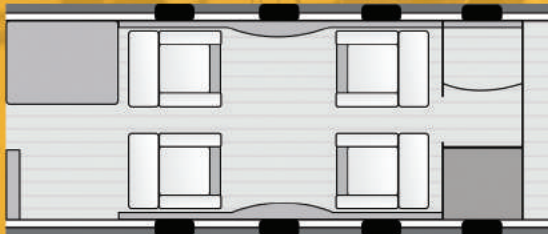

The **Phenom 100** is a high performance entry level light executive jet that offers excellent value and comfort for up to 4 passengers.

G-SVRN's cabin, offering four individual seats, is beautifully appointed in light leather to create an airy, spacious environment.

The aircraft with its large baggage compartment is perfect for both business and leisure travel, balancing convenience and efficiency providing access to smaller airports closer to your final destination.

The major business centres of Paris, Frankfurt & Geneva are all within cost effective, easy reach of London.

At the rear of the cabin there is a separate toilet compartment.

Interior Dimensions

Cabin Height	1.50m
Cabin Width	1.55m
Cabin Length	3.35m

Aircraft Base

London Biggin Hill